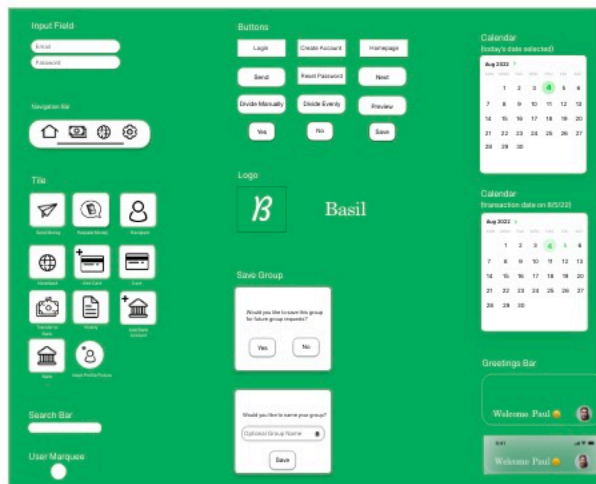

Color Palette

Linear Gradient: #03882A (75%) & #C8D03 (100%)

#4AAA66

Progress indicator (uncompleted steps)

#1BC922

Selected calendar number

#1BC922 (12%)

Circle on the current date

#FFFFFF

Header text; background; progress indicator (completed steps); bottom screen bar

#707070

Bottom Screen Bar

#595959

"Type Here" for unfilled text boxes

#000000

Text; numbers; currency

#FF0000

Error

Tone of Voice

Hi there!
Basil's voice is friendly, professional and to the point.

Be Professional & Welcoming
Since this is a payment app, it's important to be professional but communicate in a way that is welcoming and easy to understand.

Be Concise
Being concise is necessary as users will use this app to complete their monetary transactions and expect their tasks to be accomplished quickly and efficiently.

Typography

Header 1

Header 2

Header 3

Header 4

Header 5

Header 6

Text 1

Text 2

Text 3

Text 4

Text 5

Text 6

Text 7

Text 8

"Basil" Title / Launch Screen

"Welcome" Title / Login Screen

"Next Steps" Title / Onboarding Screen

"Welcome (Name)" Greeting / Home Screen

Screen Titles / All Screens

Tile & Function Labels / All Screens

History Display / Home Screen

"Sign Up" and "Password Reset Link Sent!/" Onboarding Screen

"Sign Up" and "Password Reset Link Sent!/" Onboarding Screen

Task Buttons / Task Screens

Login

Buttons / Login & Task Screens

UI Elements